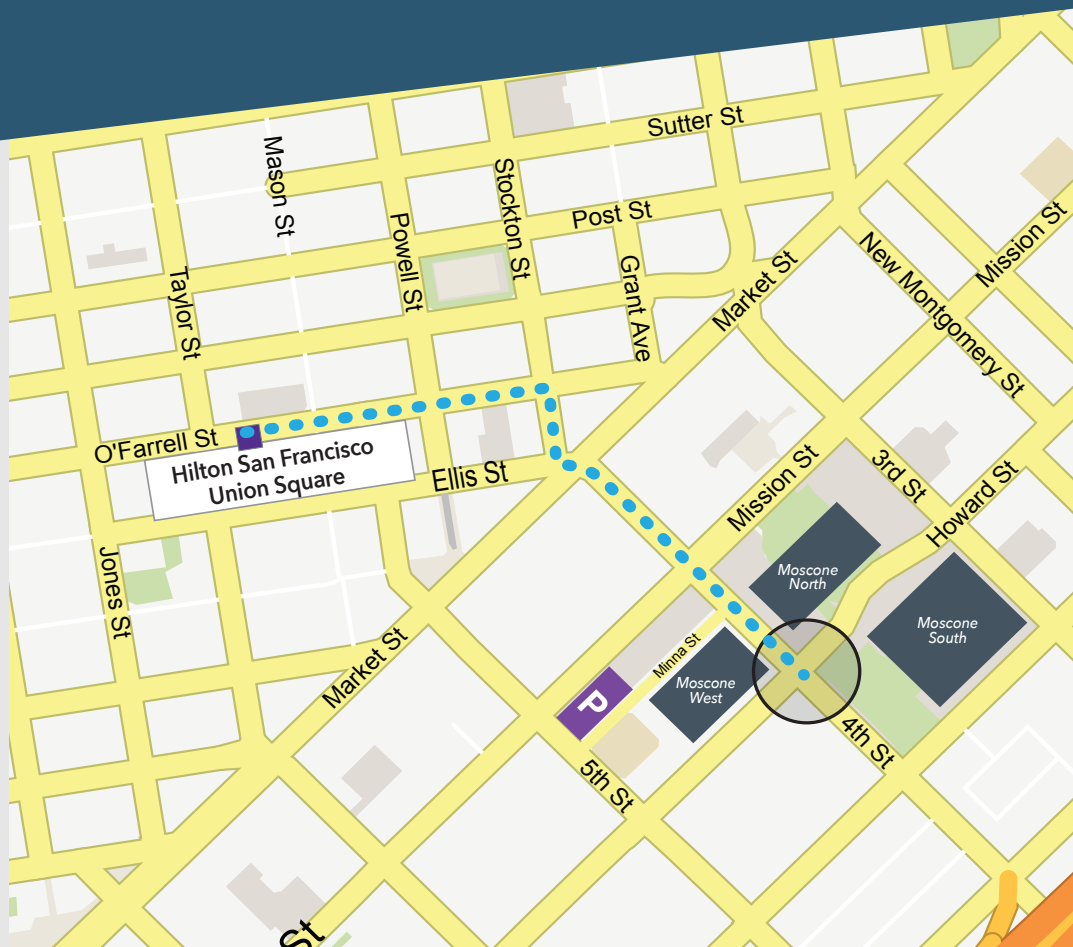

# TRAVEL TIPS FOR ATTENDEES

## Suggested Route

Hilton San Francisco Union Square

to

Moscone Convention Center

San Francisco is known for its diversity, friendliness AND walkability. The map to the right shows the best route for walking to Moscone Convention Center from your hotel, and we also have some tips on the right to guarantee a smooth journey!

## More Information

Access this walking map and tips on your phone or mobile device by scanning the QR code.

## Walk Like a Local

Follow the below tips to keep safe on San Francisco's busy streets.

- Remove your attendee badge and put it away.
- Keep your eyes up, your ears open, and your phone away.
- Carry your wallet in a safe place
- Keep a close eye on your belongings at all times.